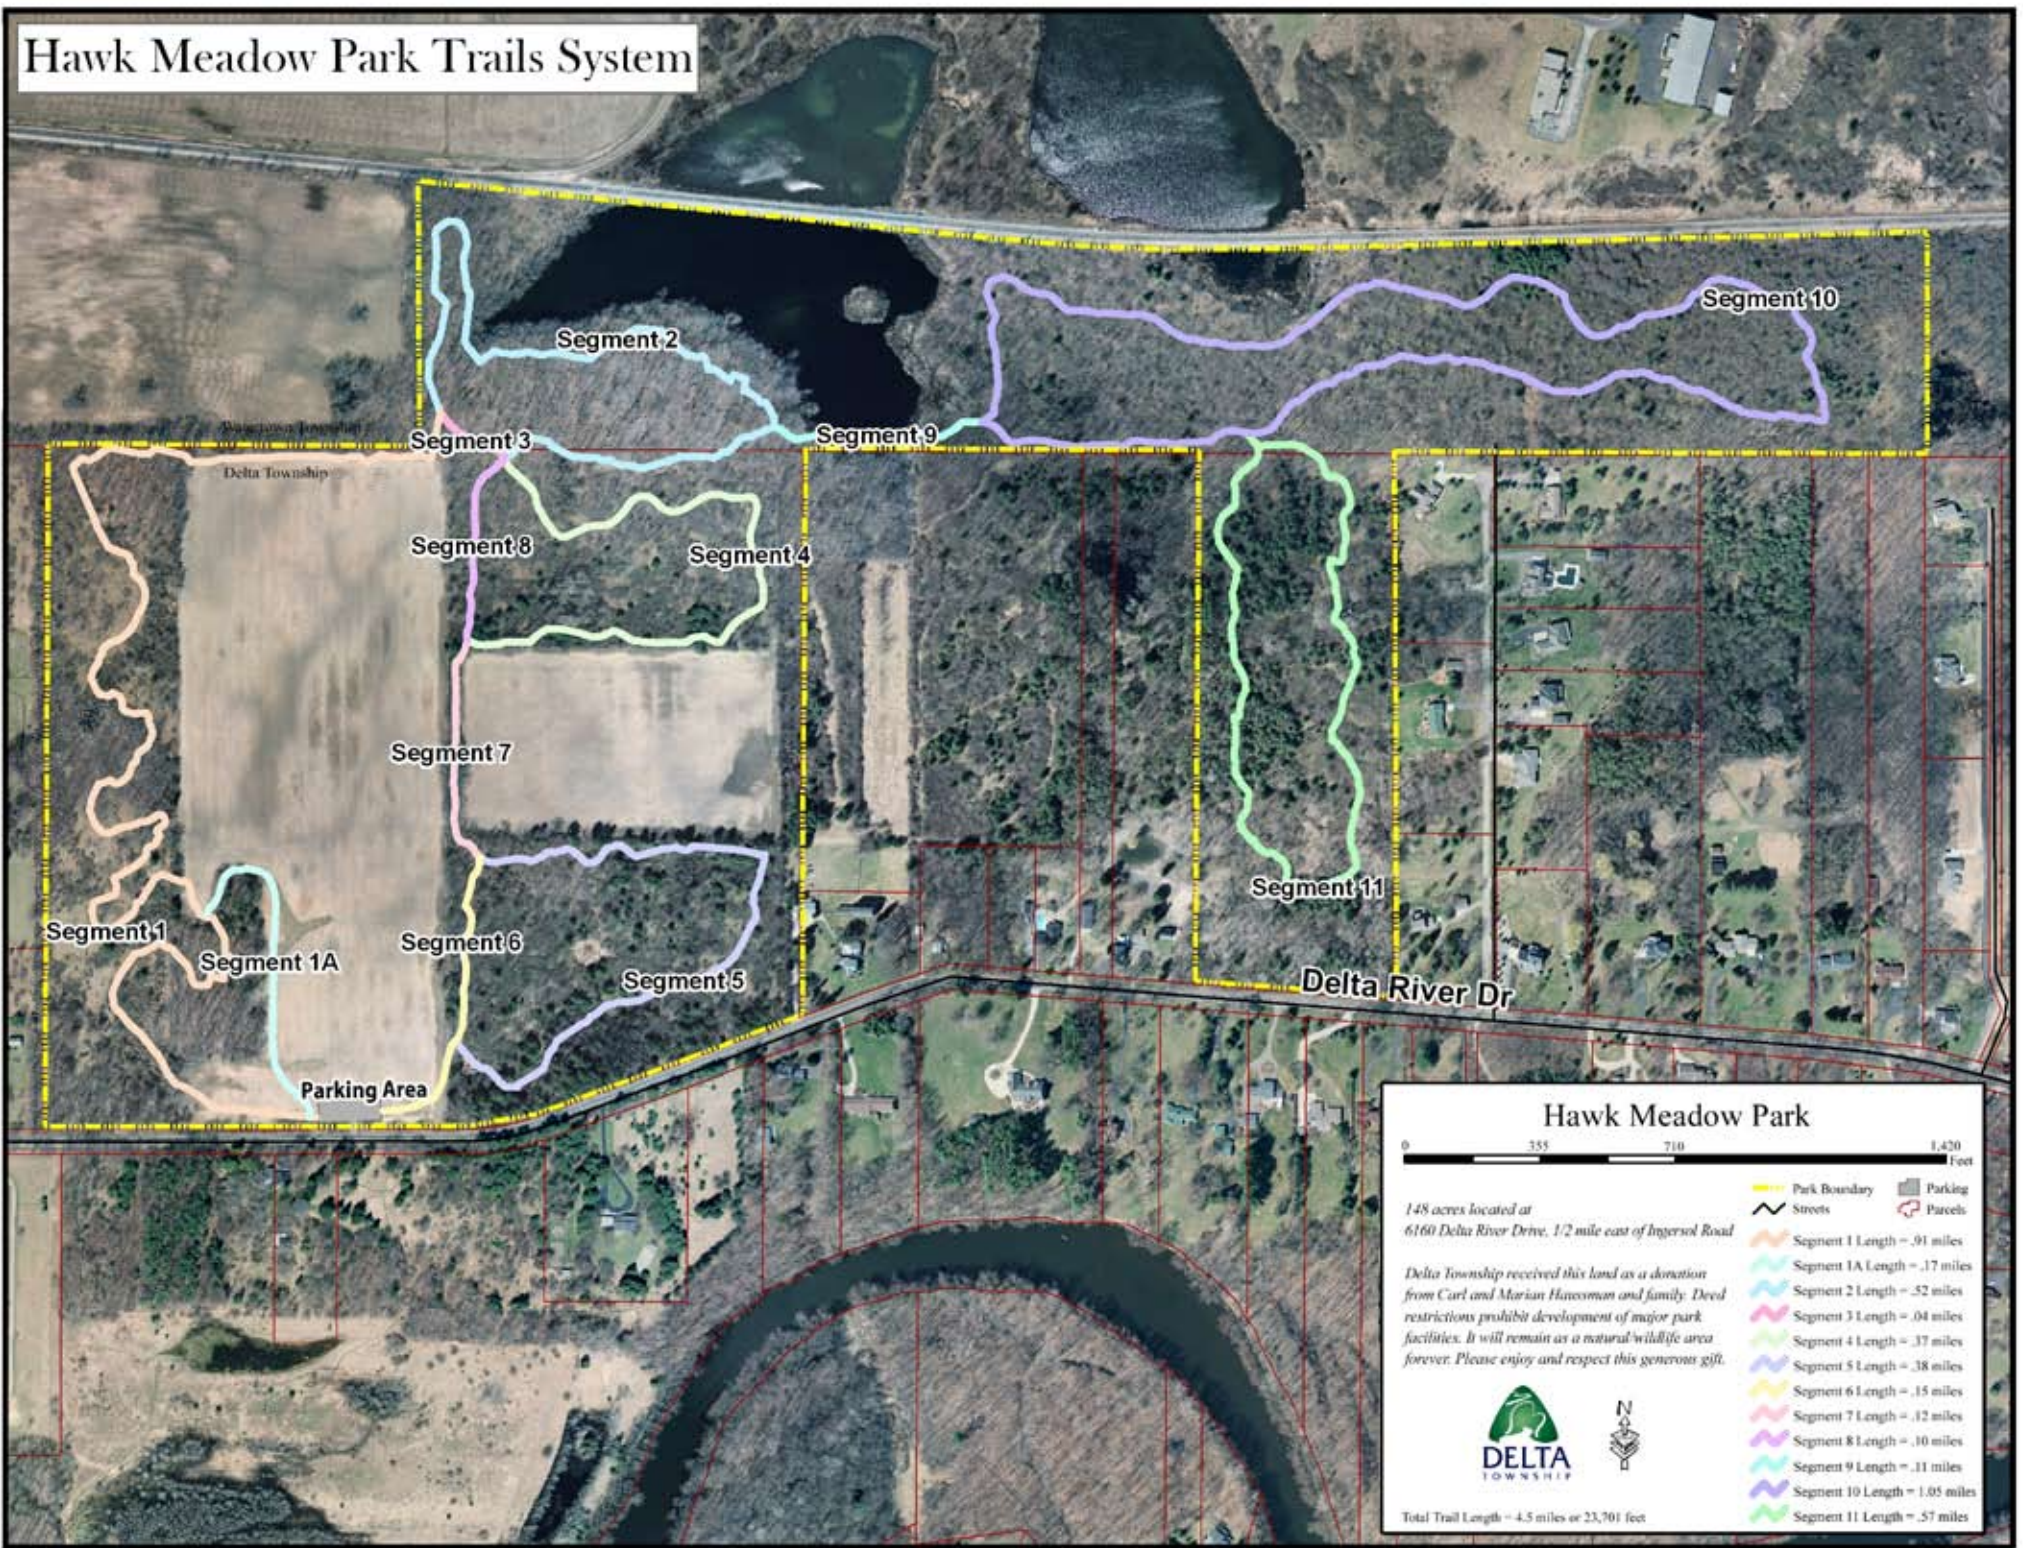

# Hawk Meadow Park Trails System

### Hawk Meadow Park

0 355 710 1,420 Feet

148 acres located at  
6160 Delta River Drive, 1/2 mile east of Ingersol Road

Delta Township received this land as a donation from Carl and Marian Hanesman and family. Deed restrictions prohibit development of major park facilities. It will remain as a natural/wildlife area forever. Please enjoy and respect this generous gift.

- Park Boundary
- Streets
- Parcels
- Segment 1 Length = .91 miles
- Segment 1A Length = .17 miles
- Segment 2 Length = .52 miles
- Segment 3 Length = .04 miles
- Segment 4 Length = .37 miles
- Segment 5 Length = .38 miles
- Segment 6 Length = .15 miles
- Segment 7 Length = .12 miles
- Segment 8 Length = .10 miles
- Segment 9 Length = .11 miles
- Segment 10 Length = 1.05 miles
- Segment 11 Length = .57 miles

DELTA TOWNSHIP

Total Trail Length = 4.5 miles or 23,701 feet