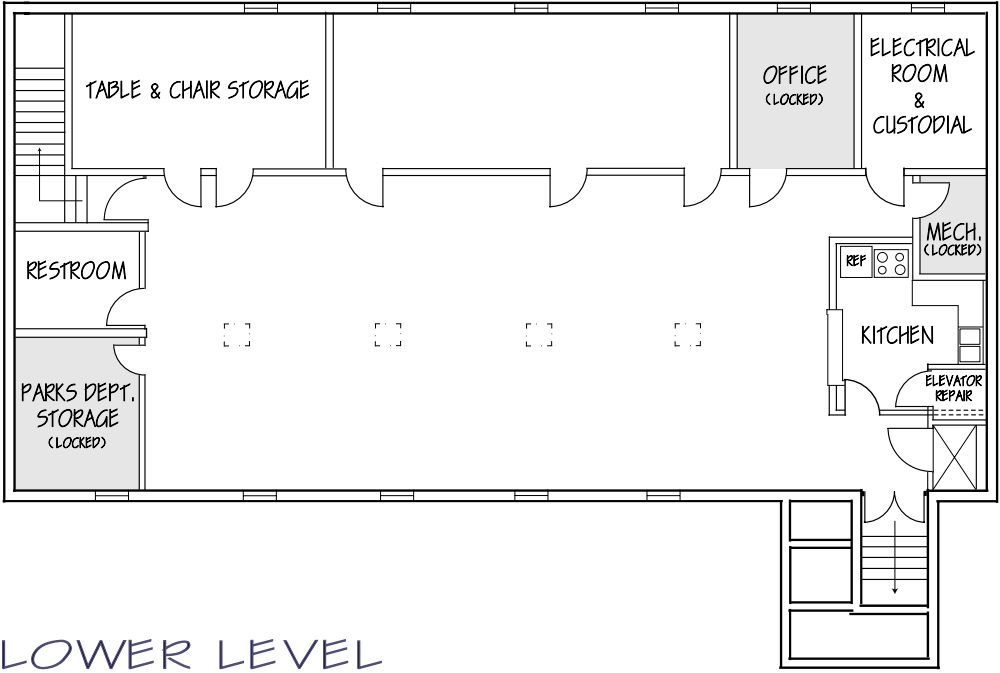

Delta Township Community Center

UPPER LEVEL

Tables and chairs are stored on both levels and both round and rectangular tables are available. There are approximately 20 round tables and 35 rectangular tables, in addition to a few child-sized tables.

Each round table fits up to eight individuals comfortably. A diameter of approximately 10' (30" beyond table) is needed for each table to allow enough space to stand up.

Each rectangular table fits up to six individuals comfortably. A buffer of 30" is needed beyond the table to allow room to stand up.

LOWER LEVEL