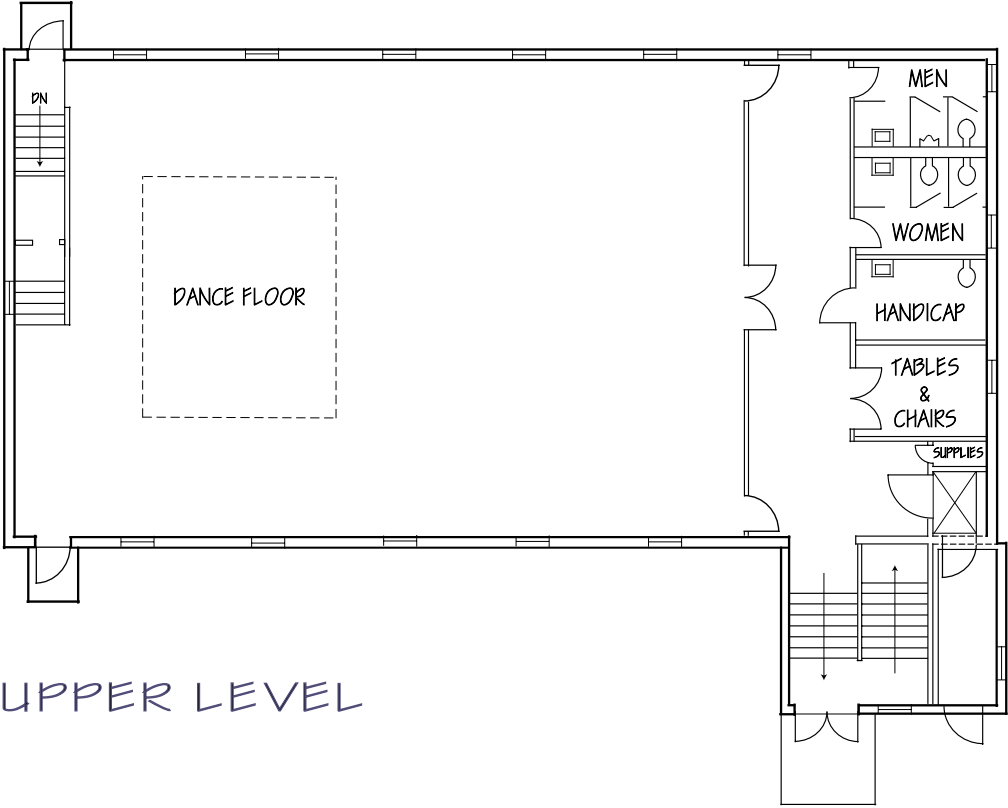

Delta Township Community Center

UPPER LEVEL

Tables and chairs are stored on both levels and both round and rectangular tables are available. There are approximately 20 round tables and 35 rectangular tables, in addition to a few child-sized tables.

Each round table fits up to eight individuals comfortably. A diameter of approximately 10' (30" beyond table) is needed for each table to allow enough space to stand up.

Each rectangular table fits up to six individuals comfortably. A buffer of 30" is needed beyond the table to allow room to stand up.

LOWER LEVEL